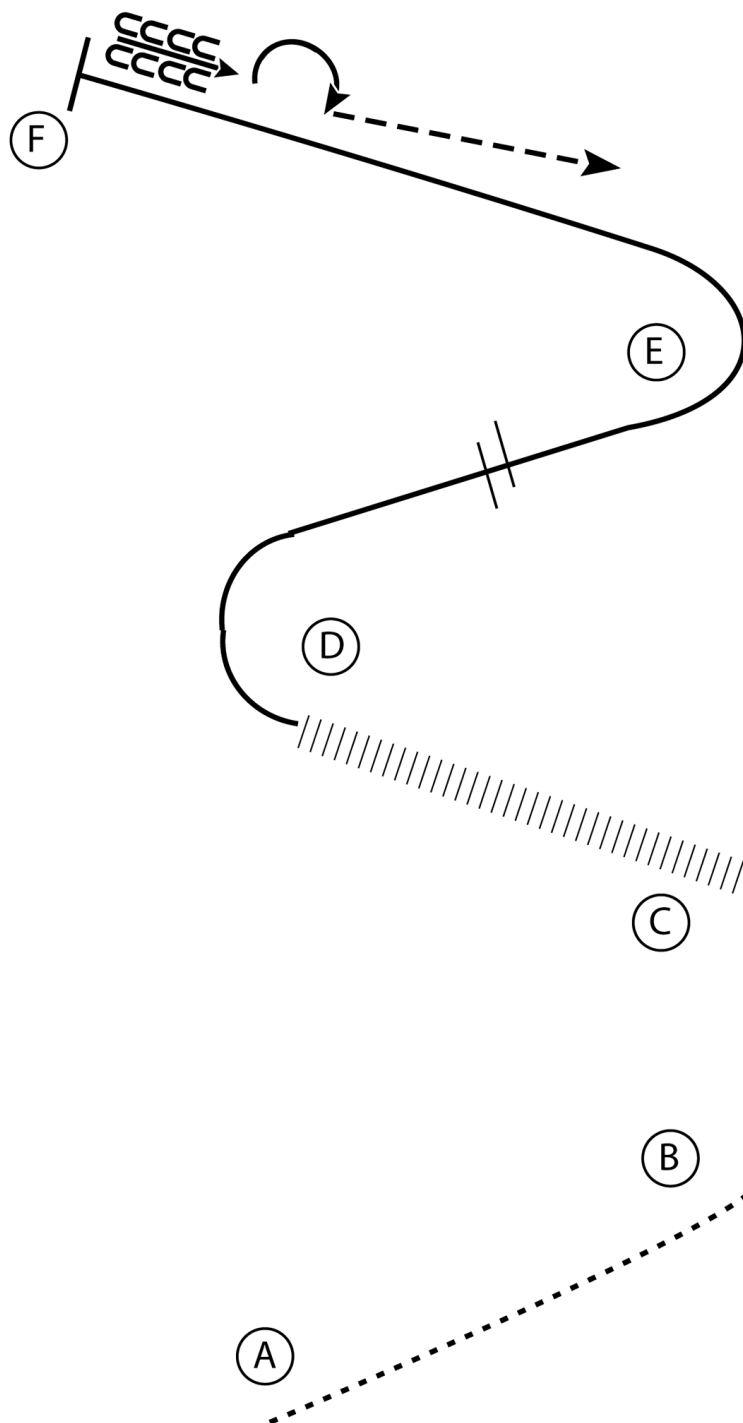

Circle "L" Midsummer Show 2008

Hunt Seat Equitation (2520 / 4520)

Show Date: June 20-21, 2008

1. Walk A to B
2. Sitting trot B to C
3. Leg yield C to D
4. At D canter on the right lead towards E
5. When halfway to E perform a lead change and continue at the canter around E to F
6. At F stop and back 4 steps
7. Perform a 180 degree turn to the right on the forehand
8. Posting trot on the left diagonal to exit

Walk
Trot	- - - - -
Extended Trot	- - - - -
Canter	—————
Leg Yield	
Lead Change	— / —
Back	← C C C C
Marker	⊙ (B)
Sidepass	← - - - - ←

[HSE/3-13]

Pattern Provided by:
AQHA Judges

w w w . H o r s e S h o w P a t t e r n s . c o m