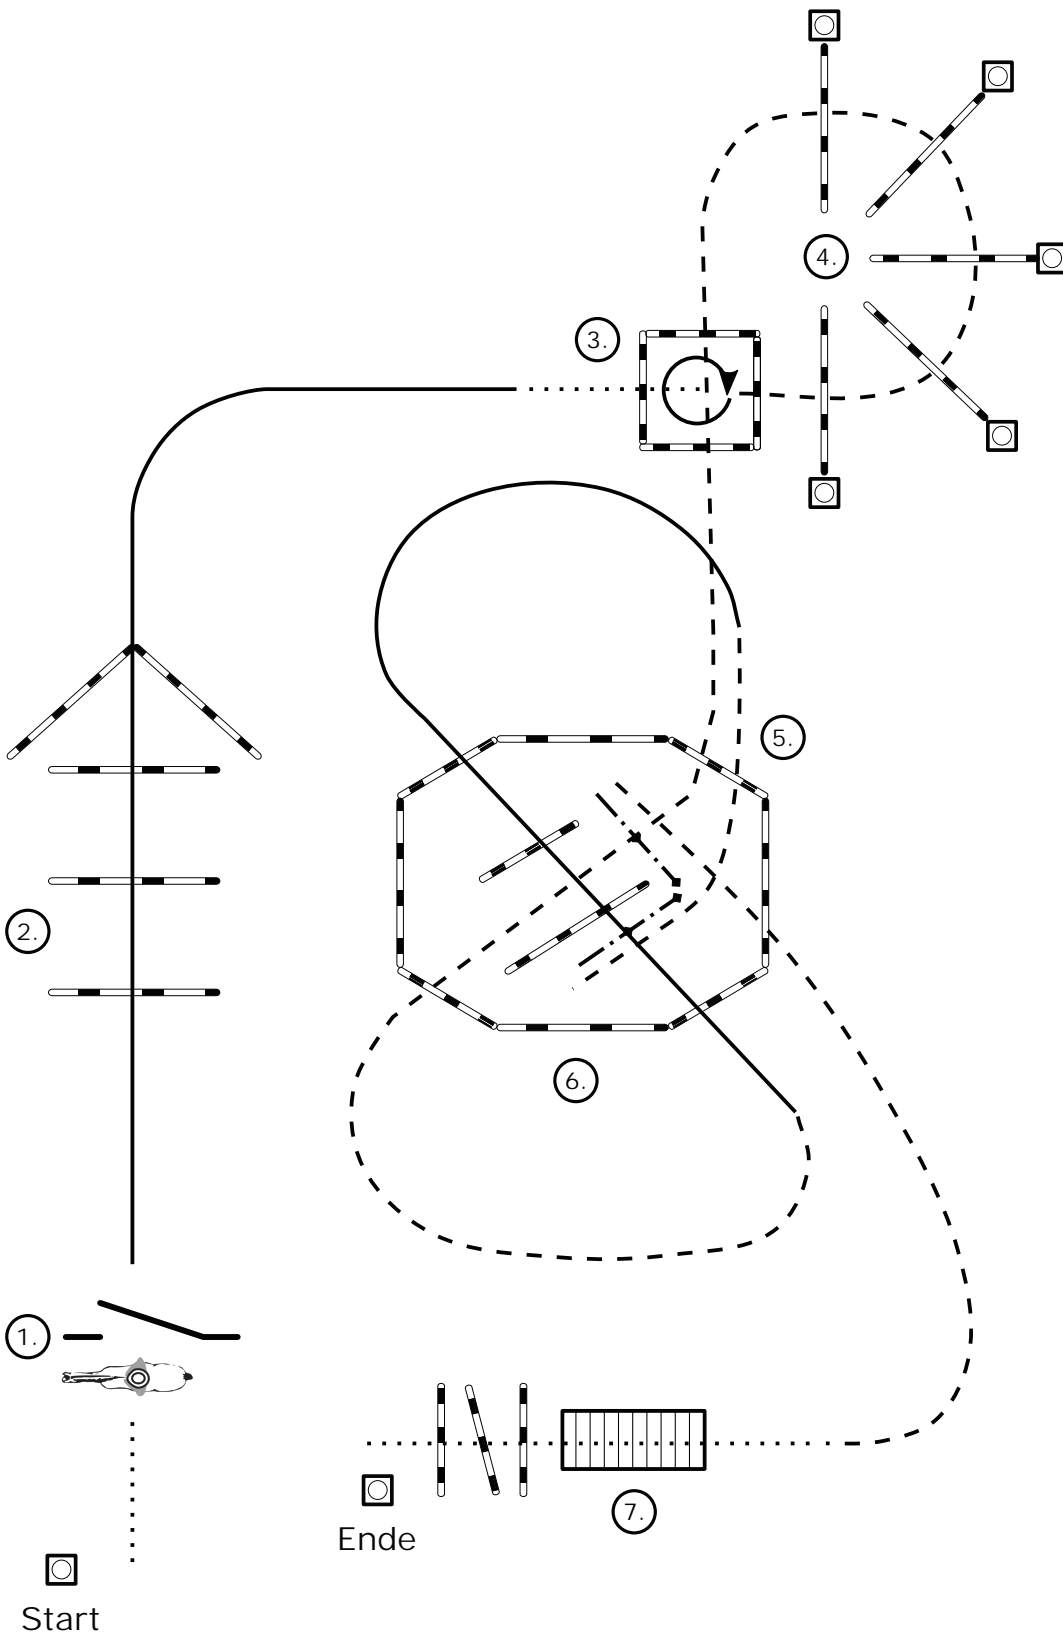

EWU A/Q-C-Turnier
Niedertaufkirchen
27.- 29.05.2016

Trail Horse LK 2/1 A-Q sen / LK 2/1 B-Q

1. Gate
2. Lope Over
3. Walk In, 360° Turn (R), Jog Out
4. Jog Over
5. Jog Over, Lope Over
6. Jog In, Back Up, Jog Out
7. Bridge, Walk Over

R = rechts
L = links

- ..... Walk
- - - - - Jog
- ———— Lope
- — ◆ — ◆ — ◆ — ◆ Backup
- nn .....> Sidepass
- X — Lead Change