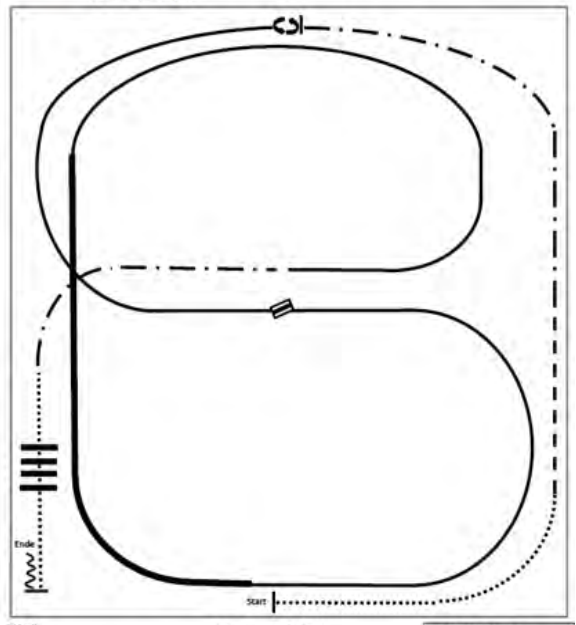

2015 Ranch Riding Pattern 1 (Arenagröße mind. 20x40):
Q LK 1/2 A/B

1.Walk	8.Ext. Lope right lead	
2.Trot	9.Lope right lead	
3.Ext. Trot, Stop	10.Ext. Trot	
4.Turn left 360°	11.Walk over	
5.Lope left lead	12.Stop, Back	
6.Change leads		
7.Lope right lead