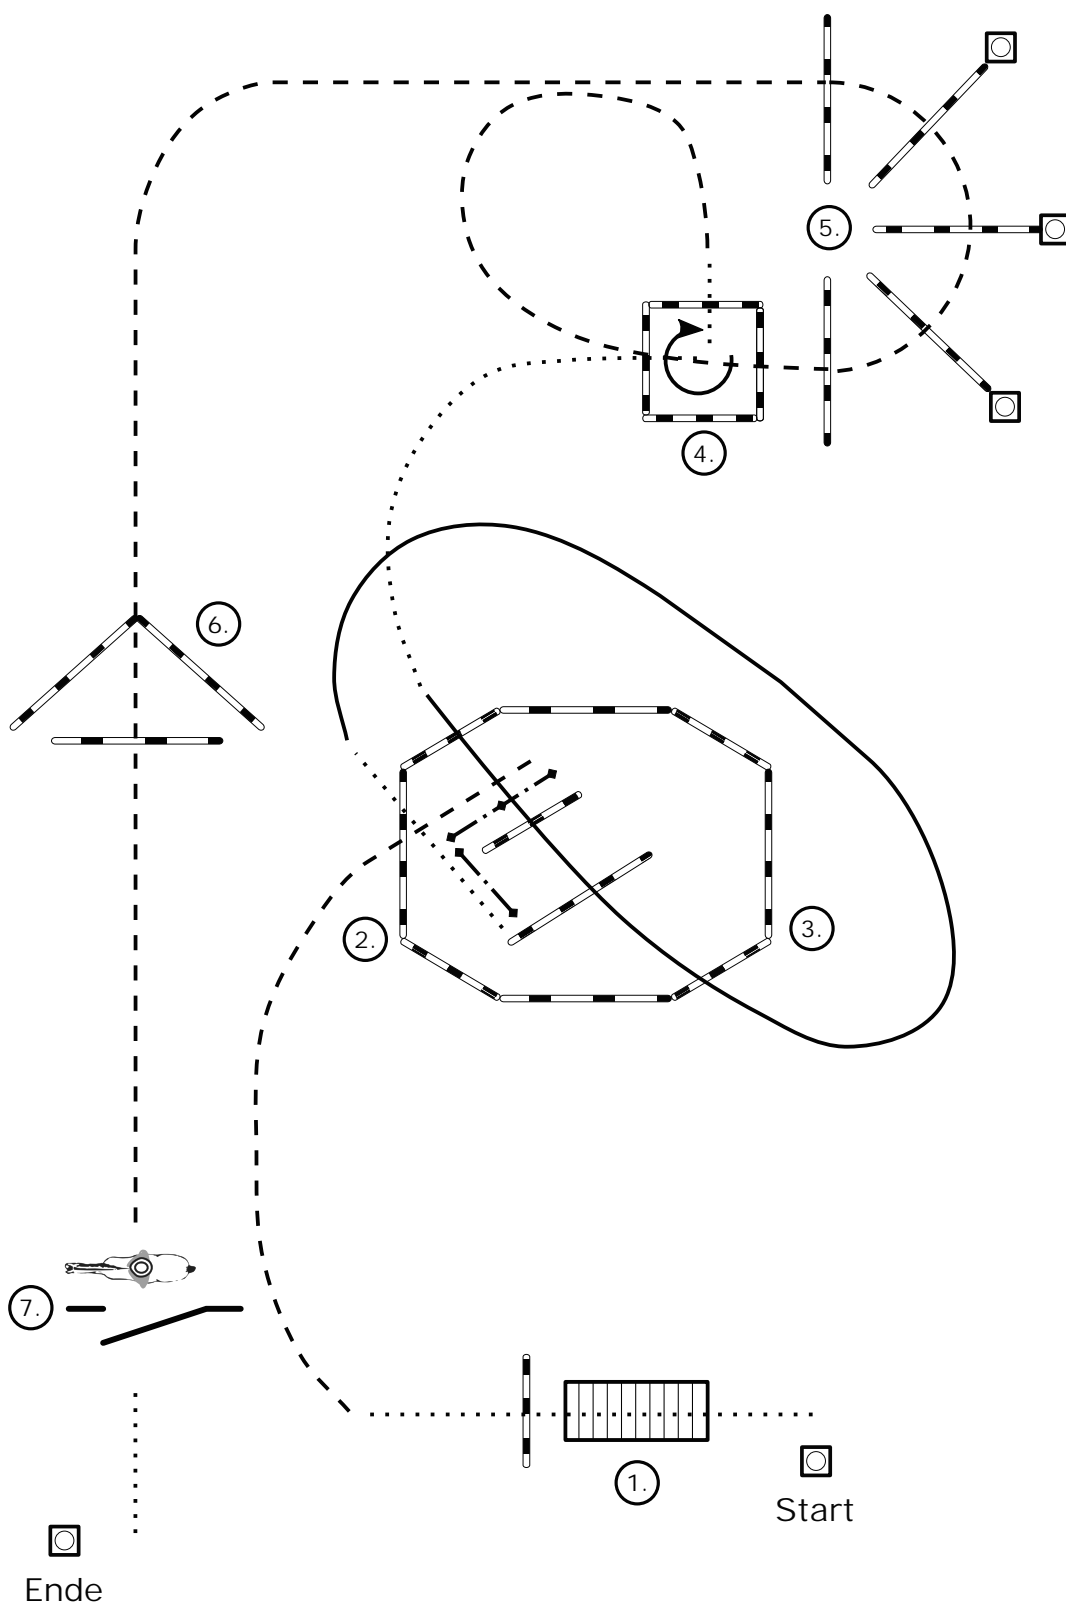

EWU A/Q-C-Turnier
Niedertaufkirchen
27.- 29.05.2016

Trail Horse LK 1/2 jun

1. Bridge, Walk Over
2. Jog In, Back Up, Walk Out
3. Lope Over
4. Walk In, 270° Turn (R)
  Walk Out
5. Jog Over
6. Jog Over
7. Gate

R = rechts
L = links

- ..... Walk
- - - - - Jog
- ———— Lope
- — ◆ — ◆ — ◆ — ◆ Backup
- nn .....> Sidepass
- X — Lead Change