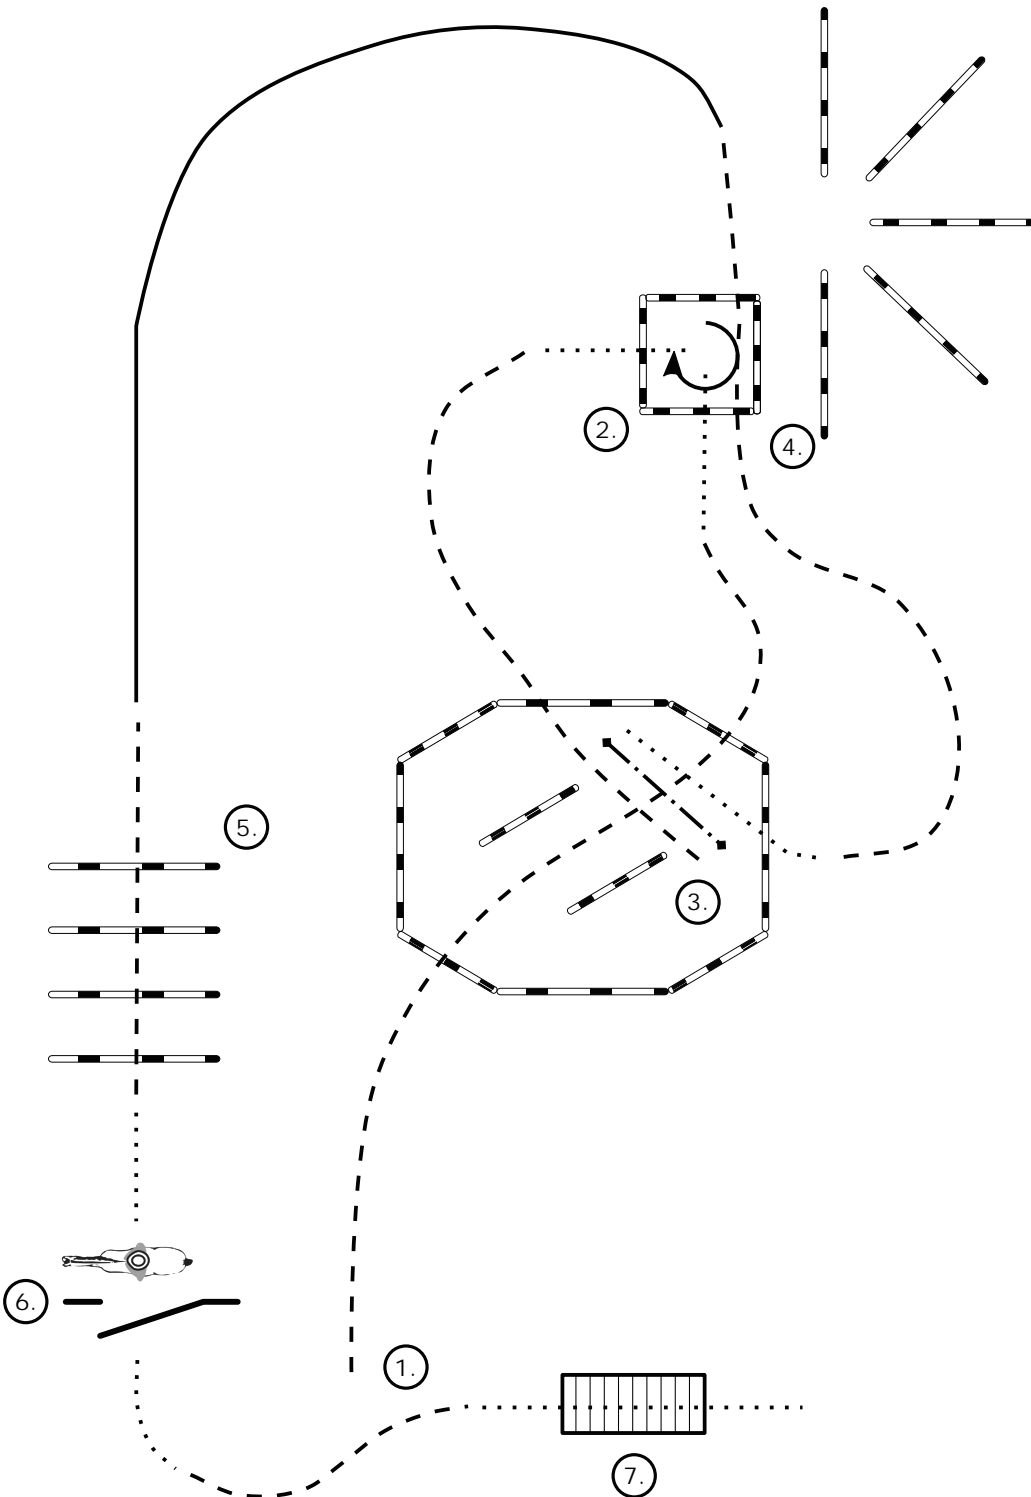

EWU A/Q-C-Turnier
Niedertaufkirchen
27.- 29.05.2016

Trail Horse LK 4/5 B

1. Jog Over
2. Walk In, 270° Turn (R)
  Walk Out
3. Jog In, Back Up, Walk Out
4. Jog Over
5. Jog Over
6. Gate
7. Bridge

R = rechts
L = links

- ..... Walk
- - - - - Jog
- ———— Lope
- — ◆ — ◆ — ◆ Backup
- nn .....> Sidepass
- X — Lead Change