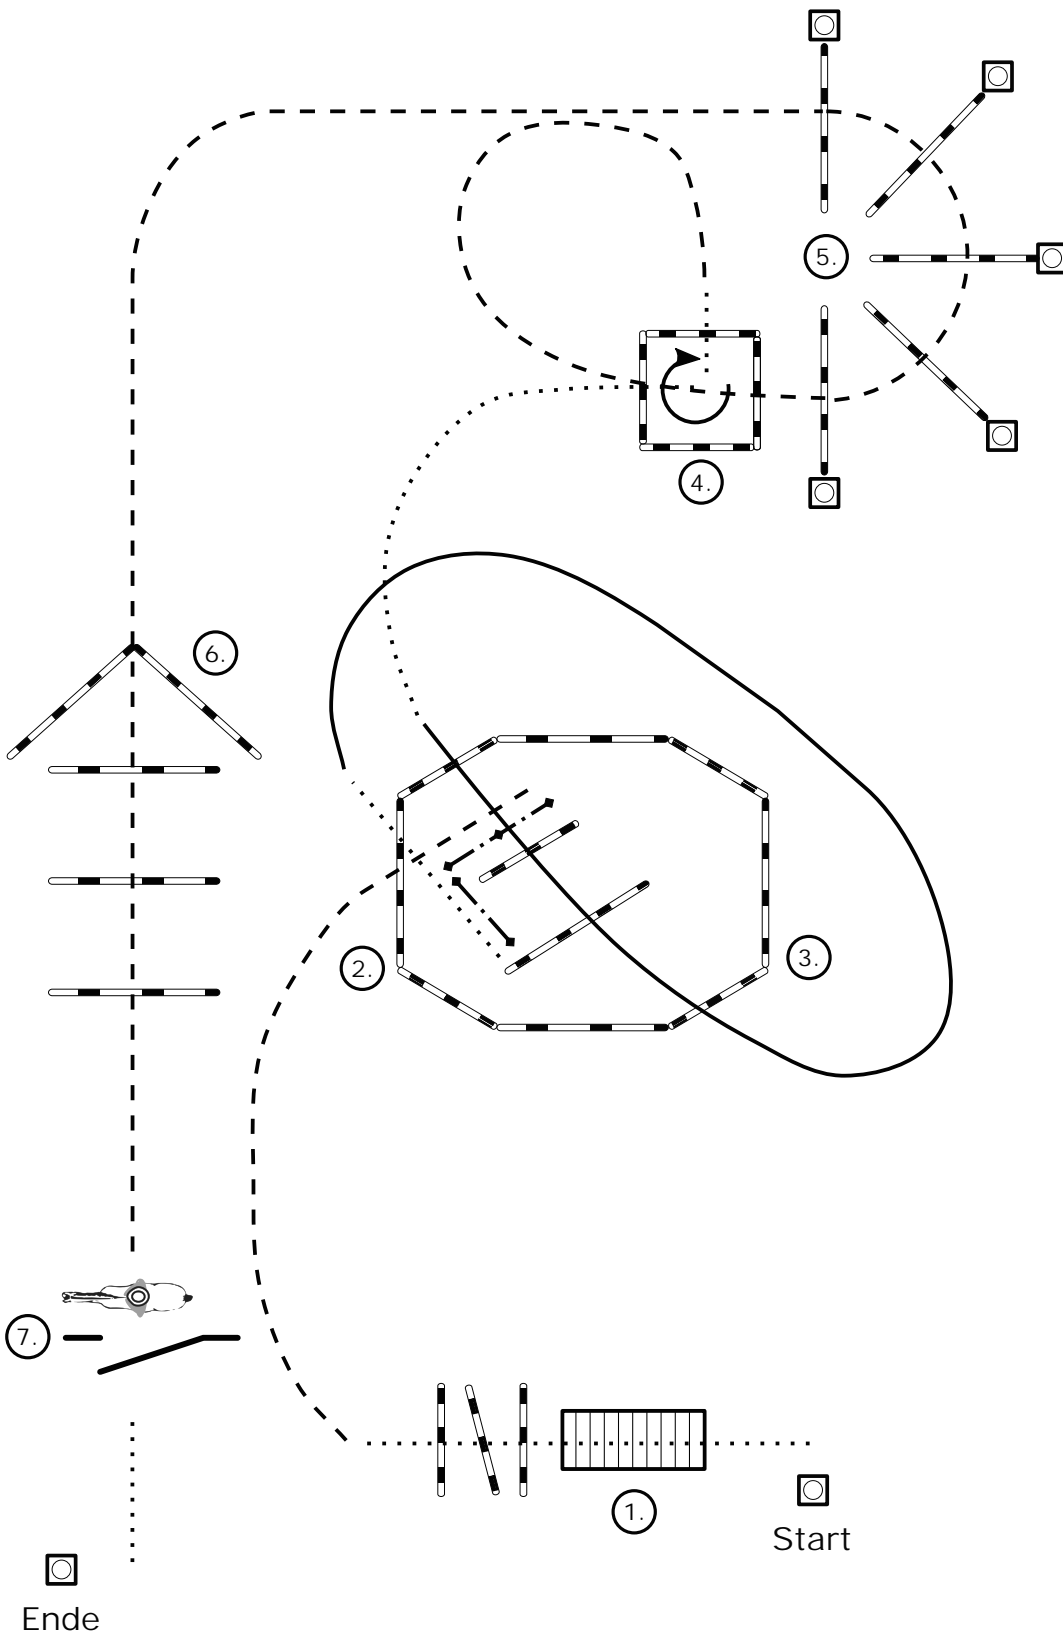

Trail Horse LK 2/1 Q jun

1. Bridge, Walk Over
2. Jog In, Back Up, Walk Out
3. Lope Over
4. Walk In, 270° Turn (R)
  Walk Out
5. Jog Over
6. Jog Over
7. Gate

R = rechts
L = links

- ..... Walk
- - - - - Jog
- ———— Lope
- — ◆ — ◆ — ◆ — ◆ Backup
- nn .....> Sidepass
- X — Lead Change