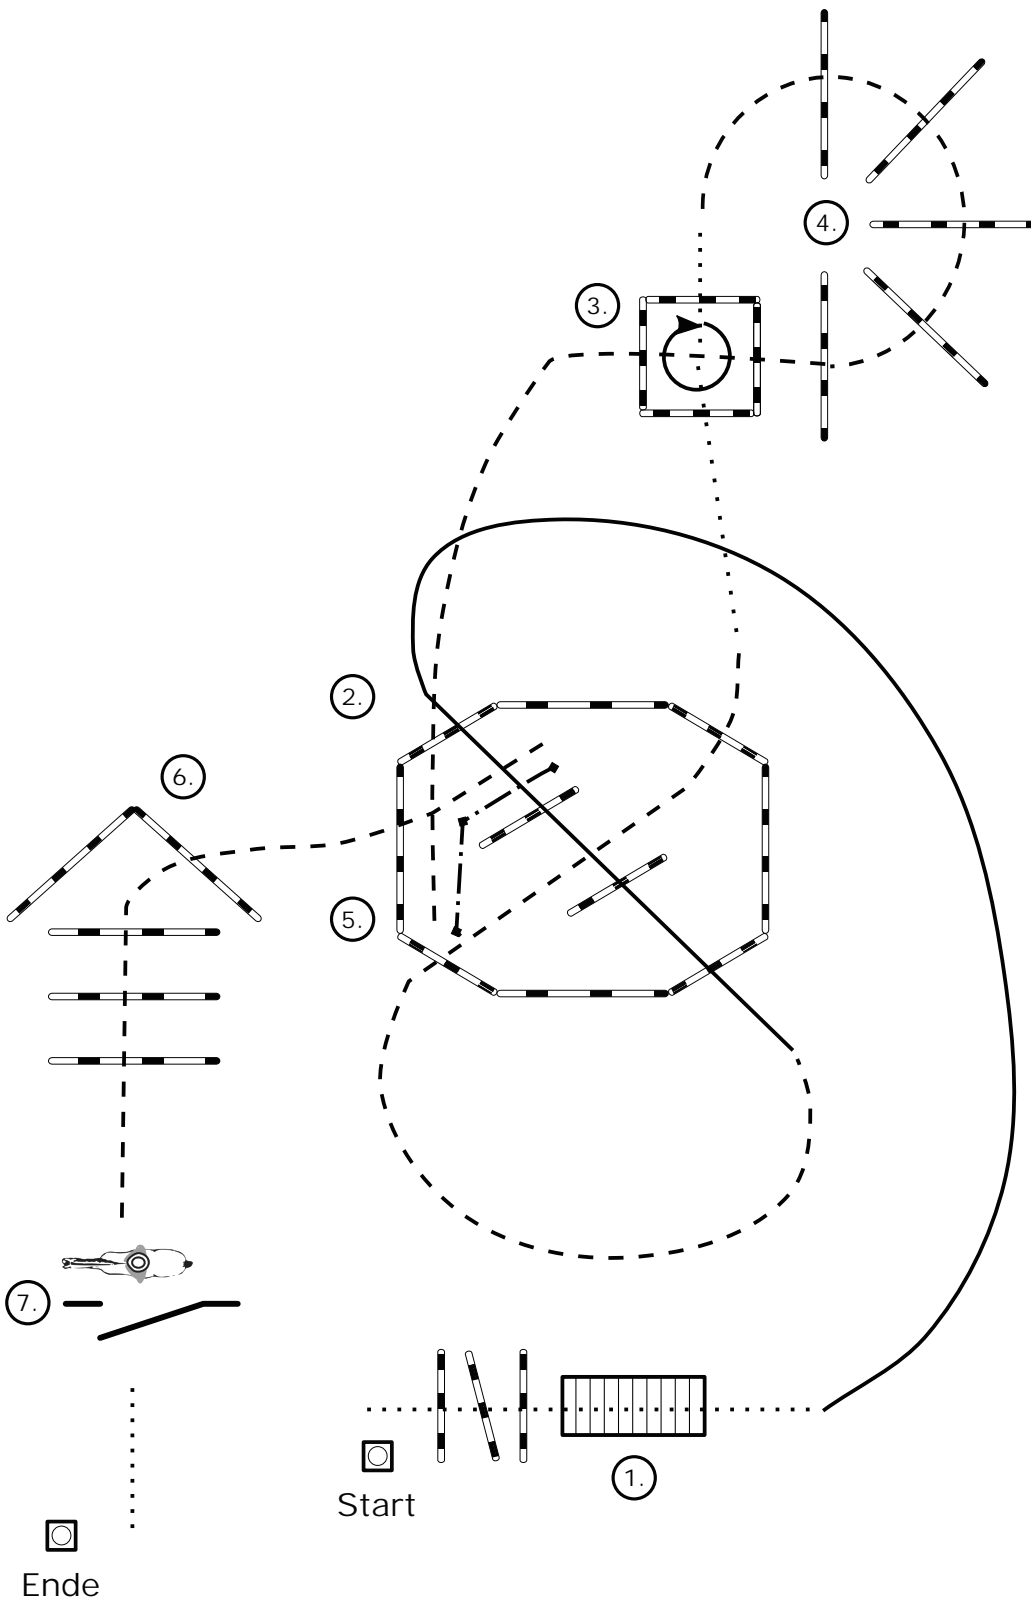

Trail Horse LK 3

1. Walk Over, Bridge
2. Lope Over, Jog Over
3. Walk In, 360° Turn (R)
  Walk Out
4. Jog Over
5. Jog In, Back Up, Jog Out
6. Jog Over
7. Gate

R = rechts
L = links

- ..... Walk
- - - - - Jog
- ———— Lope
- - - - - ◆ Backup
- nn .....> Sidepass
- X — Lead Change