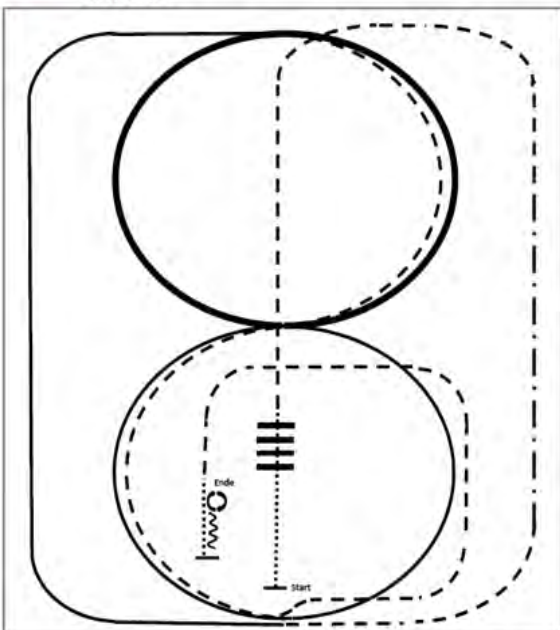

2015 Ranch Riding Pattern 14 (Arenagröße mind. 20x40):
LK 4/5 A/B

1.Walk	8.Lope left lead circle	
2.Walk over	9.Trot	
3.Trot	10.Walk	
4.Ext. Trot, Trot	11.Stop, Back	
5.Lope right lead	12.Turn right 180°	
6.Ext. Lope circle right lead	13.Turn left 180°	
7.Trot (2x 1/2 circle)		

LK 2/1 Q jun
LK 2/1 A-Q sen
LK 2/1 B-Q