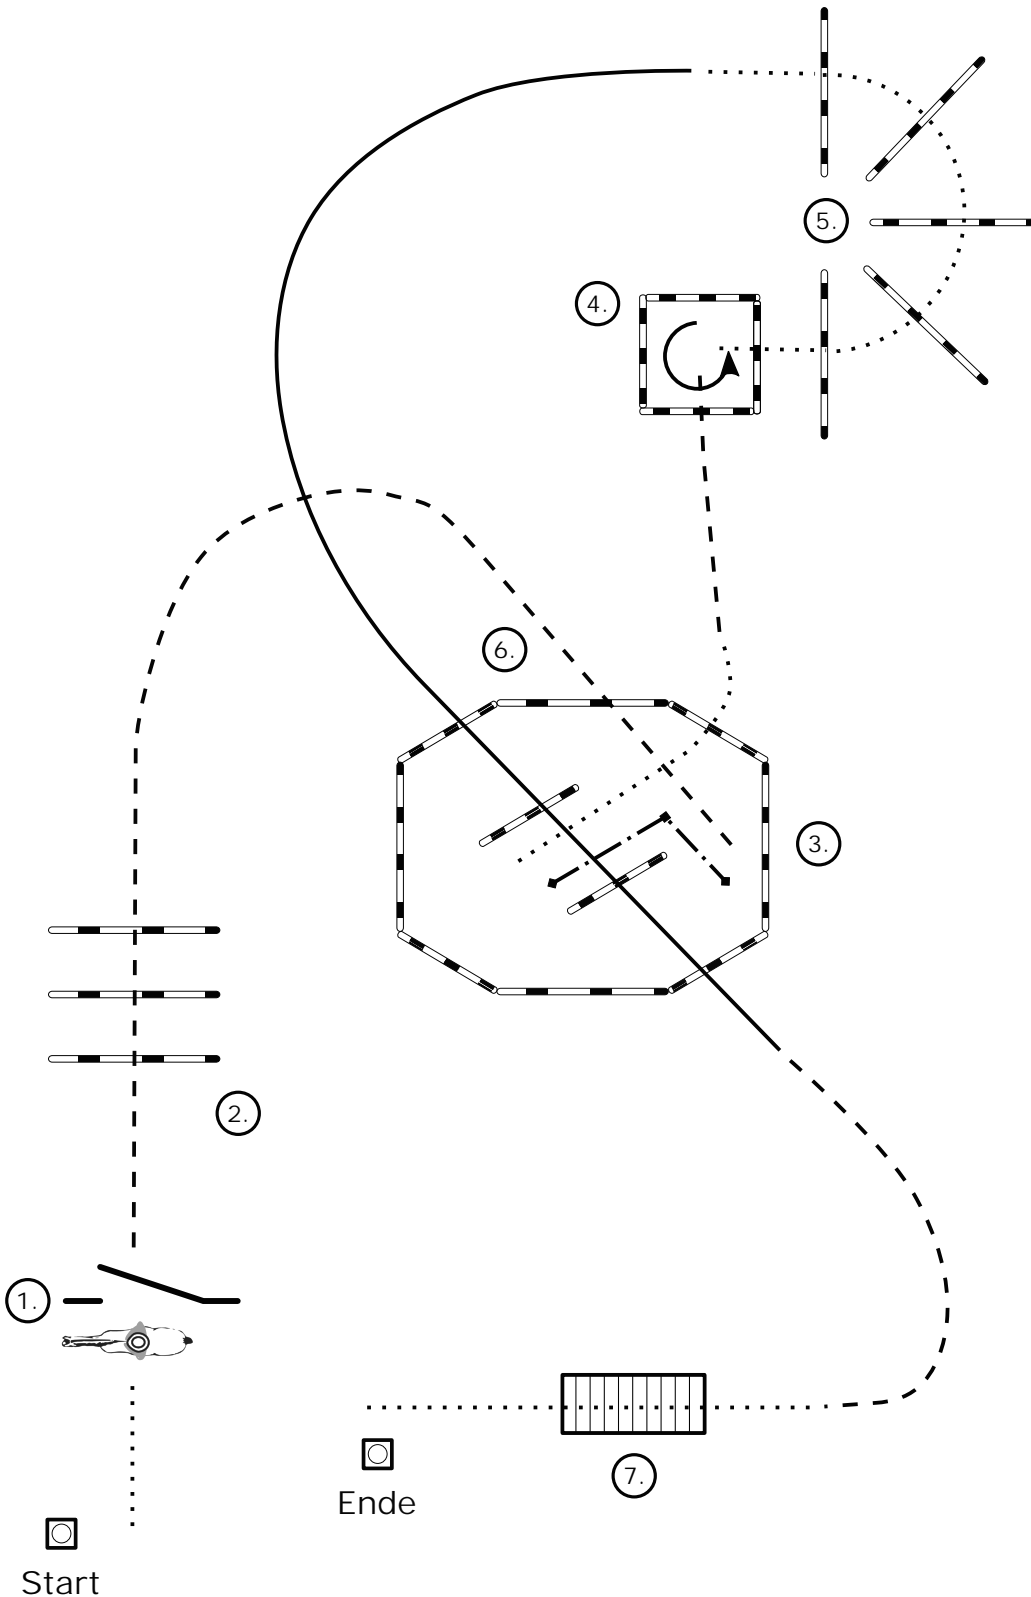

Trail Horse LK 4/5 A

1. Gate
2. Jog Over, Jog In
3. Back Up, Walk Out
4. Jog In, 270° Turn (L)
  Walk Out
5. Walk Over
6. Lope Over, Jog
7. Bridge

R = rechts
L = links

- ..... Walk
- - - - - Jog
- ———— Lope
- —◆ —◆ Backup
- nn .....> Sidepass
- X — Lead Change